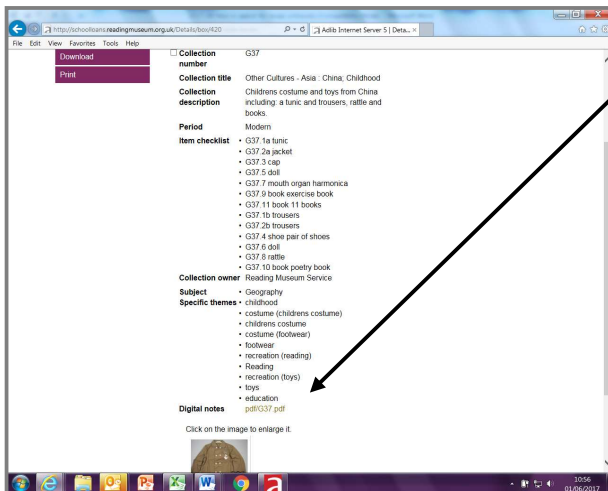

## How to search for boxes online

Go to <http://schoolloans.readingmuseum.org.uk/>

First click on 'Search'

Simple Search:  
Enter a word in the simple search box.  
Always keep to one word in the singular, for example use 'toy' rather than 'toys'  
Click search

The search will display a list of all the boxes that relate to the search term.

Click on each box link to show the image and contents of the box

You can also download pdf notes for many of the boxes – look for Digital notes at the bottom of the page.