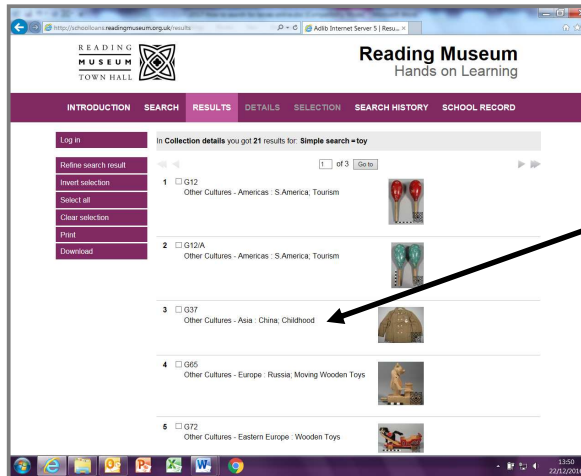

## How to search for boxes online

Go to <http://schoolloans.readingmuseum.org.uk/>

First click on 'Search'

Simple Search:  
Enter a word in the simple search box.  
Always keep to one word in the singular, for example use 'toy' rather than 'toys'  
Click search

The search will display a list of all the boxes that relate to the search term.

Click on each box link to show the image and contents of the box

You can also download pdf notes for many of the boxes – look for Digital notes at the bottom of the page.