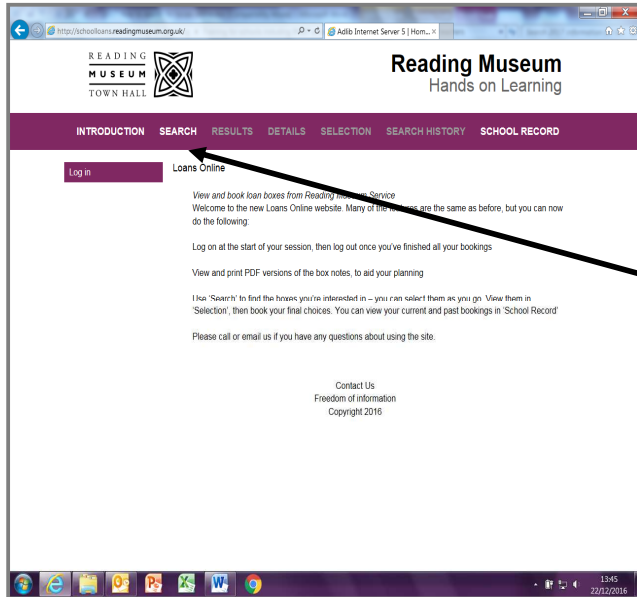

## How to search for boxes online

Go to <http://schoolloans.readingmuseum.org.uk/>

First click on 'Search'

Simple Search:  
Enter a word in the simple search box.  
Always keep to one word in the singular, for example use 'toy' rather than 'toys'  
Click search

The search will display a list of all the boxes that relate to the search term.

Click on each box link to show the image and contents of the box

You can also download pdf notes for many of the boxes – look for Digital notes at the bottom of the page.