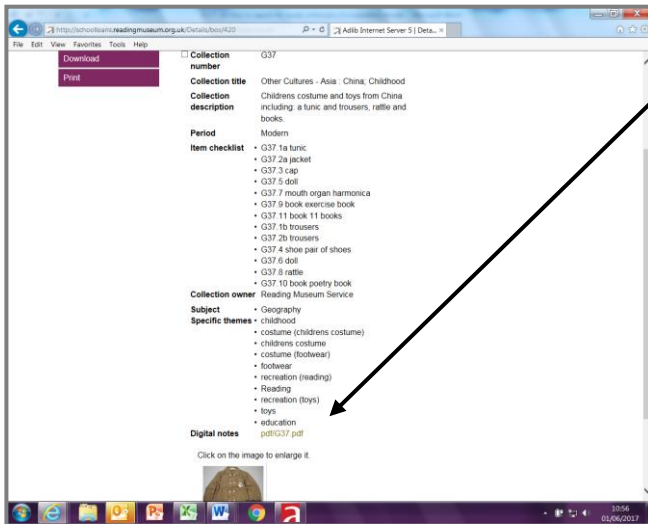

How to search for boxes online

Go to <http://schoolloans.readingmuseum.org.uk/>

First click on 'Search'

Simple Search:
Enter a word in the simple search box.
Always keep to one word in the singular, for example use 'toy' rather than 'toys'
Click search

The search will display a list of all the boxes that relate to the search term.

Click on each box link to show the image and contents of the box

You can also download pdf notes for many of the boxes – look for Digital notes at the bottom of the page.