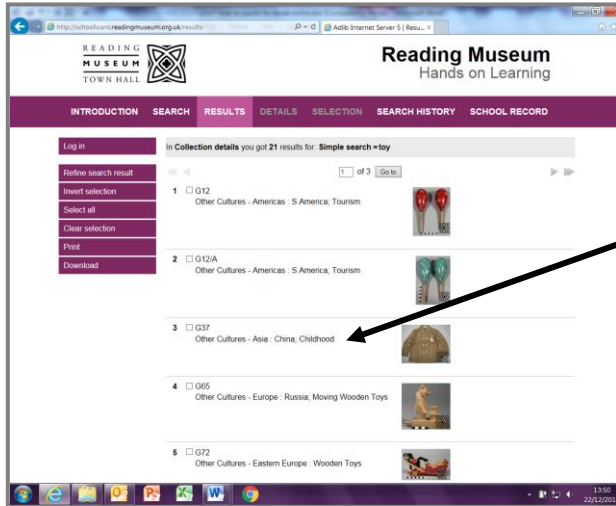

How to search for boxes online

Go to <http://schoolloans.readingmuseum.org.uk/>

First click on 'Search'

Simple Search:
Enter a word in the simple search box.
Always keep to one word in the singular, for example use 'toy' rather than 'toys'
Click search

The search will display a list of all the boxes that relate to the search term.

Click on each box link to show the image and contents of the box

You can also download pdf notes for many of the boxes – look for Digital notes at the bottom of the page.