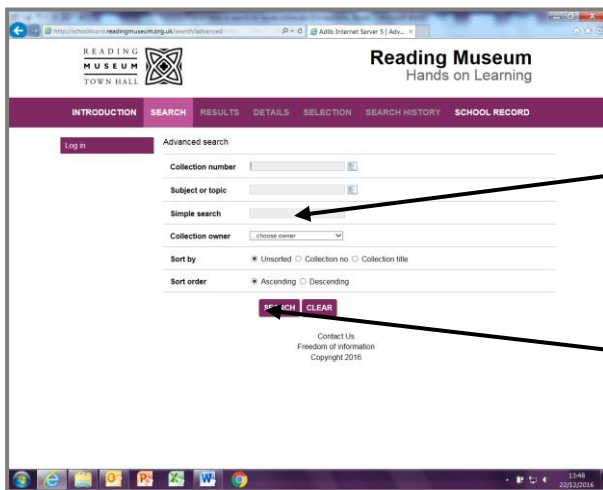

How to search for boxes online

Go to <http://schoolloans.readingmuseum.org.uk/>

First click on 'Search'

Simple Search:
Enter a word in the simple search box.
Always keep to one word in the singular, for example use 'toy' rather than 'toys'
Click search

The search will display a list of all the boxes that relate to the search term.

Click on each box link to show the image and contents of the box

You can also download pdf notes for many of the boxes – look for Digital notes at the bottom of the page.